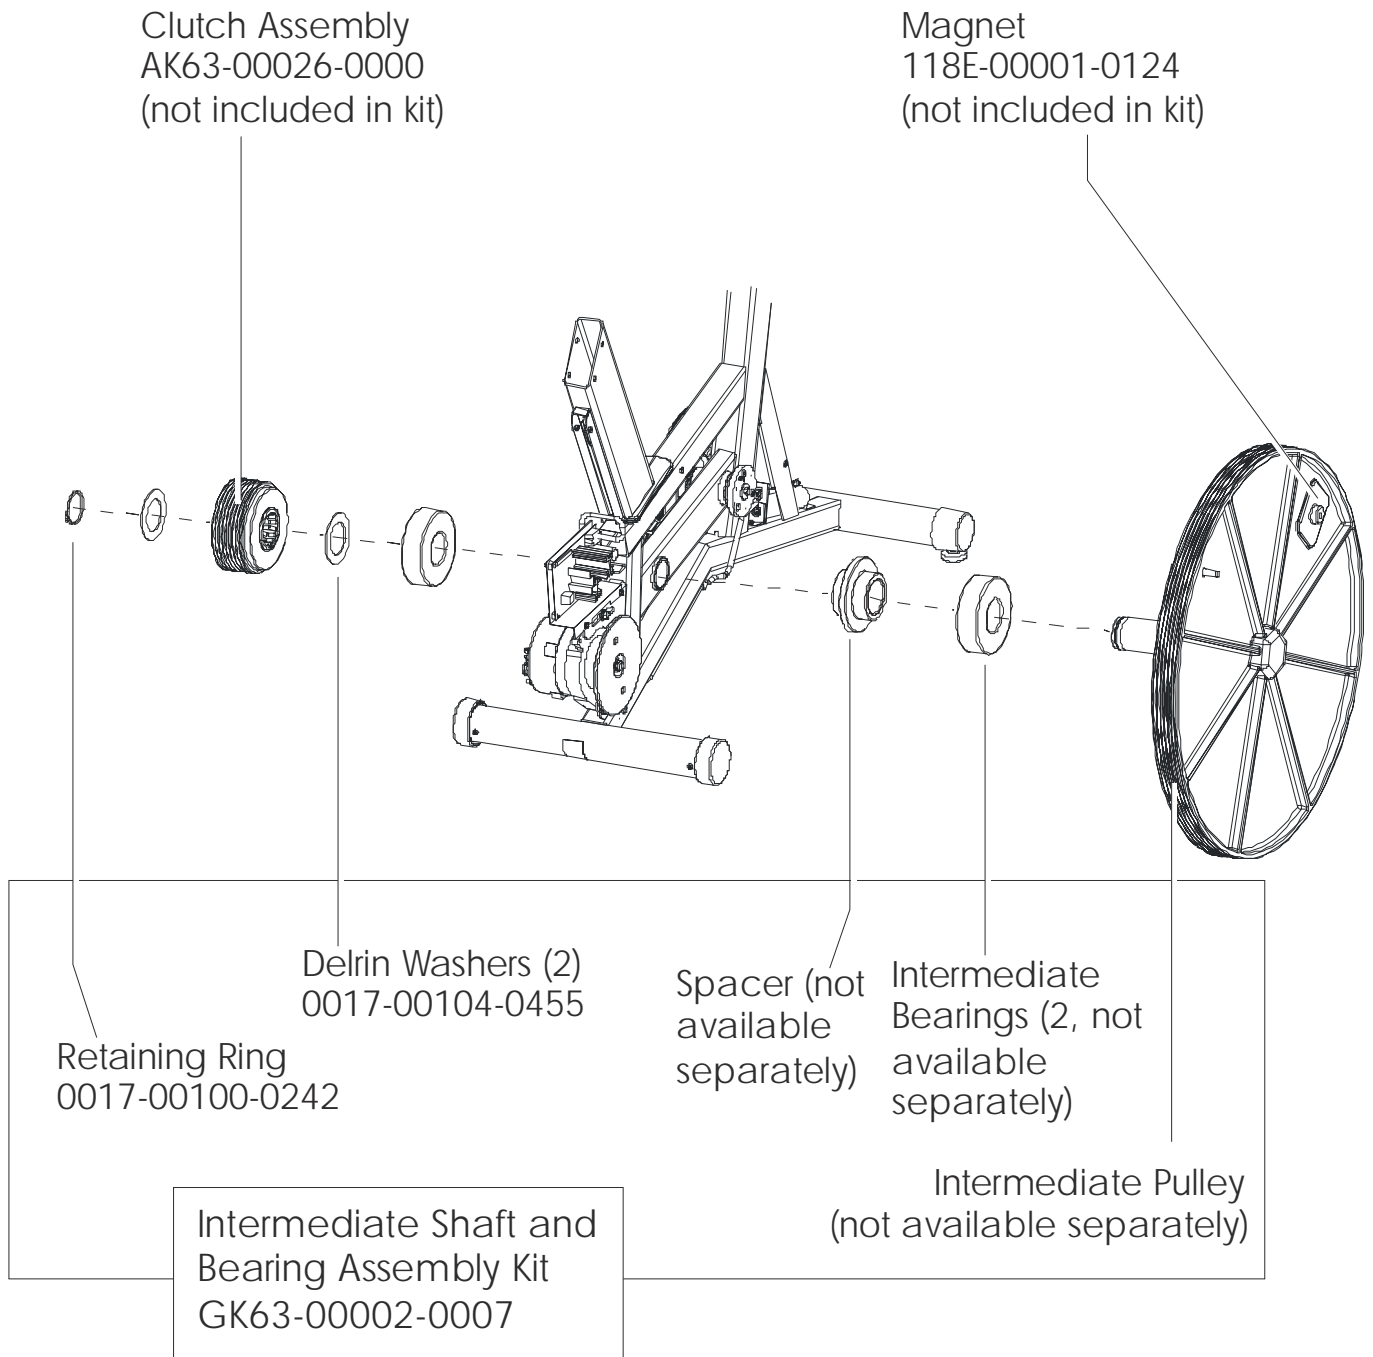

**NOTE: ADDING THE BOLT ON LCD SCREEN TO THE
 95CW-0XXX-02 MAKES THE UNIT A 95CER-0XXX-02**

	Page
CONSOLE AND RELATED COMPONENTS.....	4
CONSOLE MOUNTING SCREWS AND POLAR COVERS.....	5
ALTERNATOR W/PULLEY	6
CRANKSHAFT AND BEARING ASSEMBLY.....	7
INTERMEDIATE SHAFT AND BEARING ASSEMBLY.....	8
SEAT LATCH ASSEMBLY.....	9
SEAT POST ASSEMBLY	10
SEAT POST SHROUDS.....	11
IDLER BRACKET ASSEMBLY.....	12
CONSOLE SUPPORT ASSEMBLY.....	13
LEFT SIDE SHROUD AND CRANKARM.....	14
RIGHT SIDE SHROUD AND CRANKARM.....	15
PCB MOUNTING BRACKET ASSEMBLY.....	16
FRONT WHEELS.....	17
RESISTOR ASSEMBLY.....	18
HANDLEBAR ASSEMBLY.....	19
BELTS.....	20
CABLES.....	21

ARCTIC SILVER 95CW
Console and Related Components

95CW-0XXX-02
S/N CCR100000 and UP

Console Assembly	Bezel/Switch W/Overlay Assy.
AK63-00160-0001 Eng Met	AK63-00165-0001 Eng Met
AK63-00160-0003 Ger Met	AK63-00165-0003 Ger Met
AK63-00160-0004 Spn Met	AK63-00165-0004 Spn Met
AK63-00160-0006 Jap Met	AK63-00165-0006 Jap Met
AK63-00160-0007 Frn Met	AK63-00165-0007 Frn Met
AK63-00160-0008 Itl Met	AK63-00165-0008 Itl Met
AK63-00160-0009 Dut Met	AK63-00165-0009 Dut Met
AK63-00160-0010 Por Met	AK63-00165-0010 Por Met

ARCTIC SILVER 95CW
Console Mtg. Screws & Polar Covers

95CW-0XXX-02
S/N CCR100000 and UP

ARCTIC SILVER 95CW
Alternator w/Pulley-AK63-00093-0000

95CW-0XXX-02
S/N CCR100000 and UP

ARCTIC SILVER 95CW
Crankshaft and Bearing Assembly

95CW-0XXX-02
S/N CCR100000 and UP

ARCTIC SILVER 95CW
Intermediate Shaft & Bearing Assembly

95CW-0XXX-02
S/N CCR100000 and UP

ARCTIC SILVER 95CW

Seat Latch Assembly - AK63-00043-0001

95CW-0XXX-02

S/N CCR100000 and UP